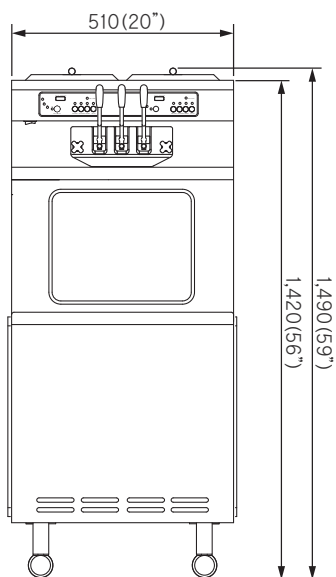

## SSI-143S

**W x D x H** inch(mm)  
20" (510) x 27" (698) x 59" (1,490)

### Dimensions

Dimensions	Net	Gross
Width	20" (510 mm)	27" (676 mm)
Depth	27" (698 mm)	30" (760 mm)
Height	59" (1,490 mm)	67" (1,667 mm)
Weight	375 lbs (183 kg)	430 lbs (195 kg)

## Dimension – Unit: mm(inch)

FRONT

RIGHT SIDE

BACK