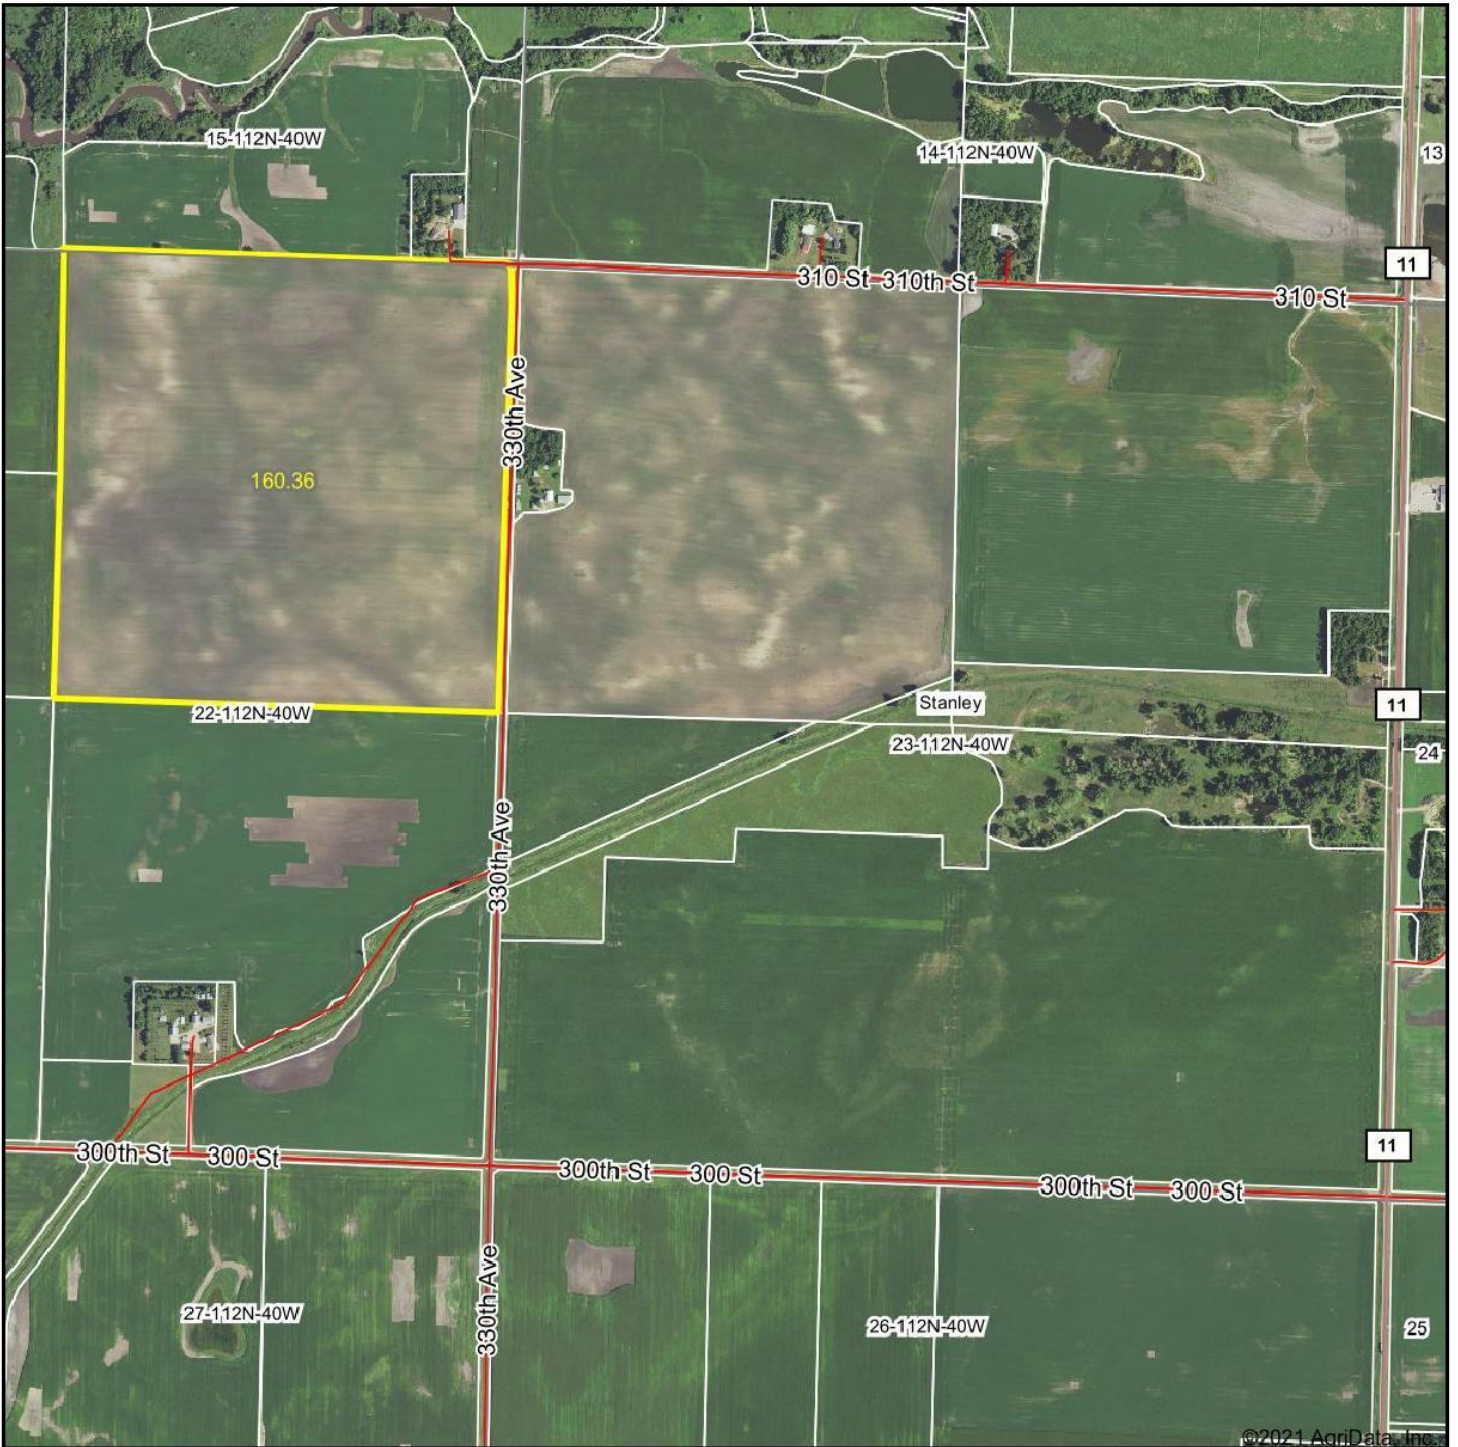

Aerial Map

ap Center: 44° 29' 38.21, -95° 37' 47.61

23-112N-40W
Lyon County
Minnesota

6/28/2021