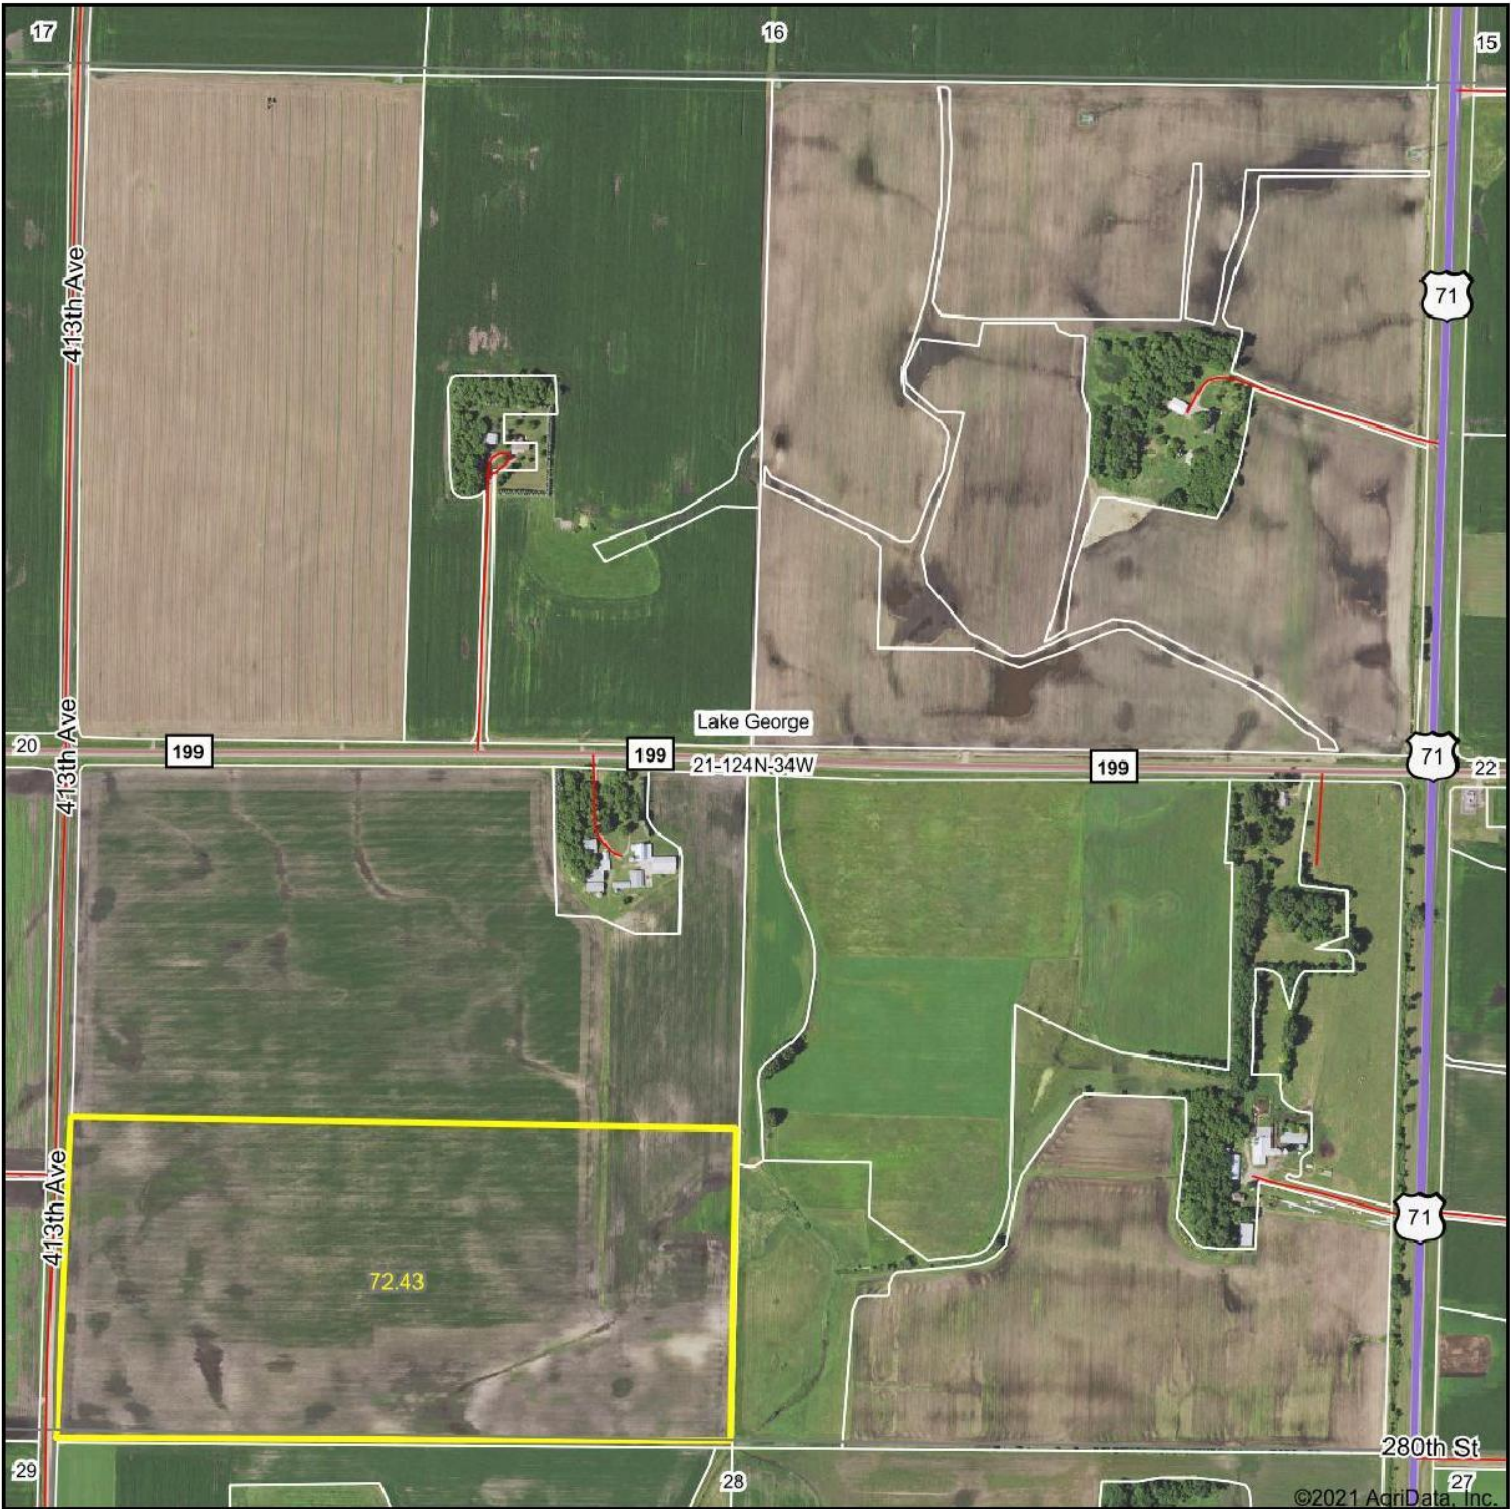

Aerial Map

Map Center: 45° 32' 7.05, -94° 57' 28.33

21-124N-34W
Stearns County
Minnesota

11/8/2021