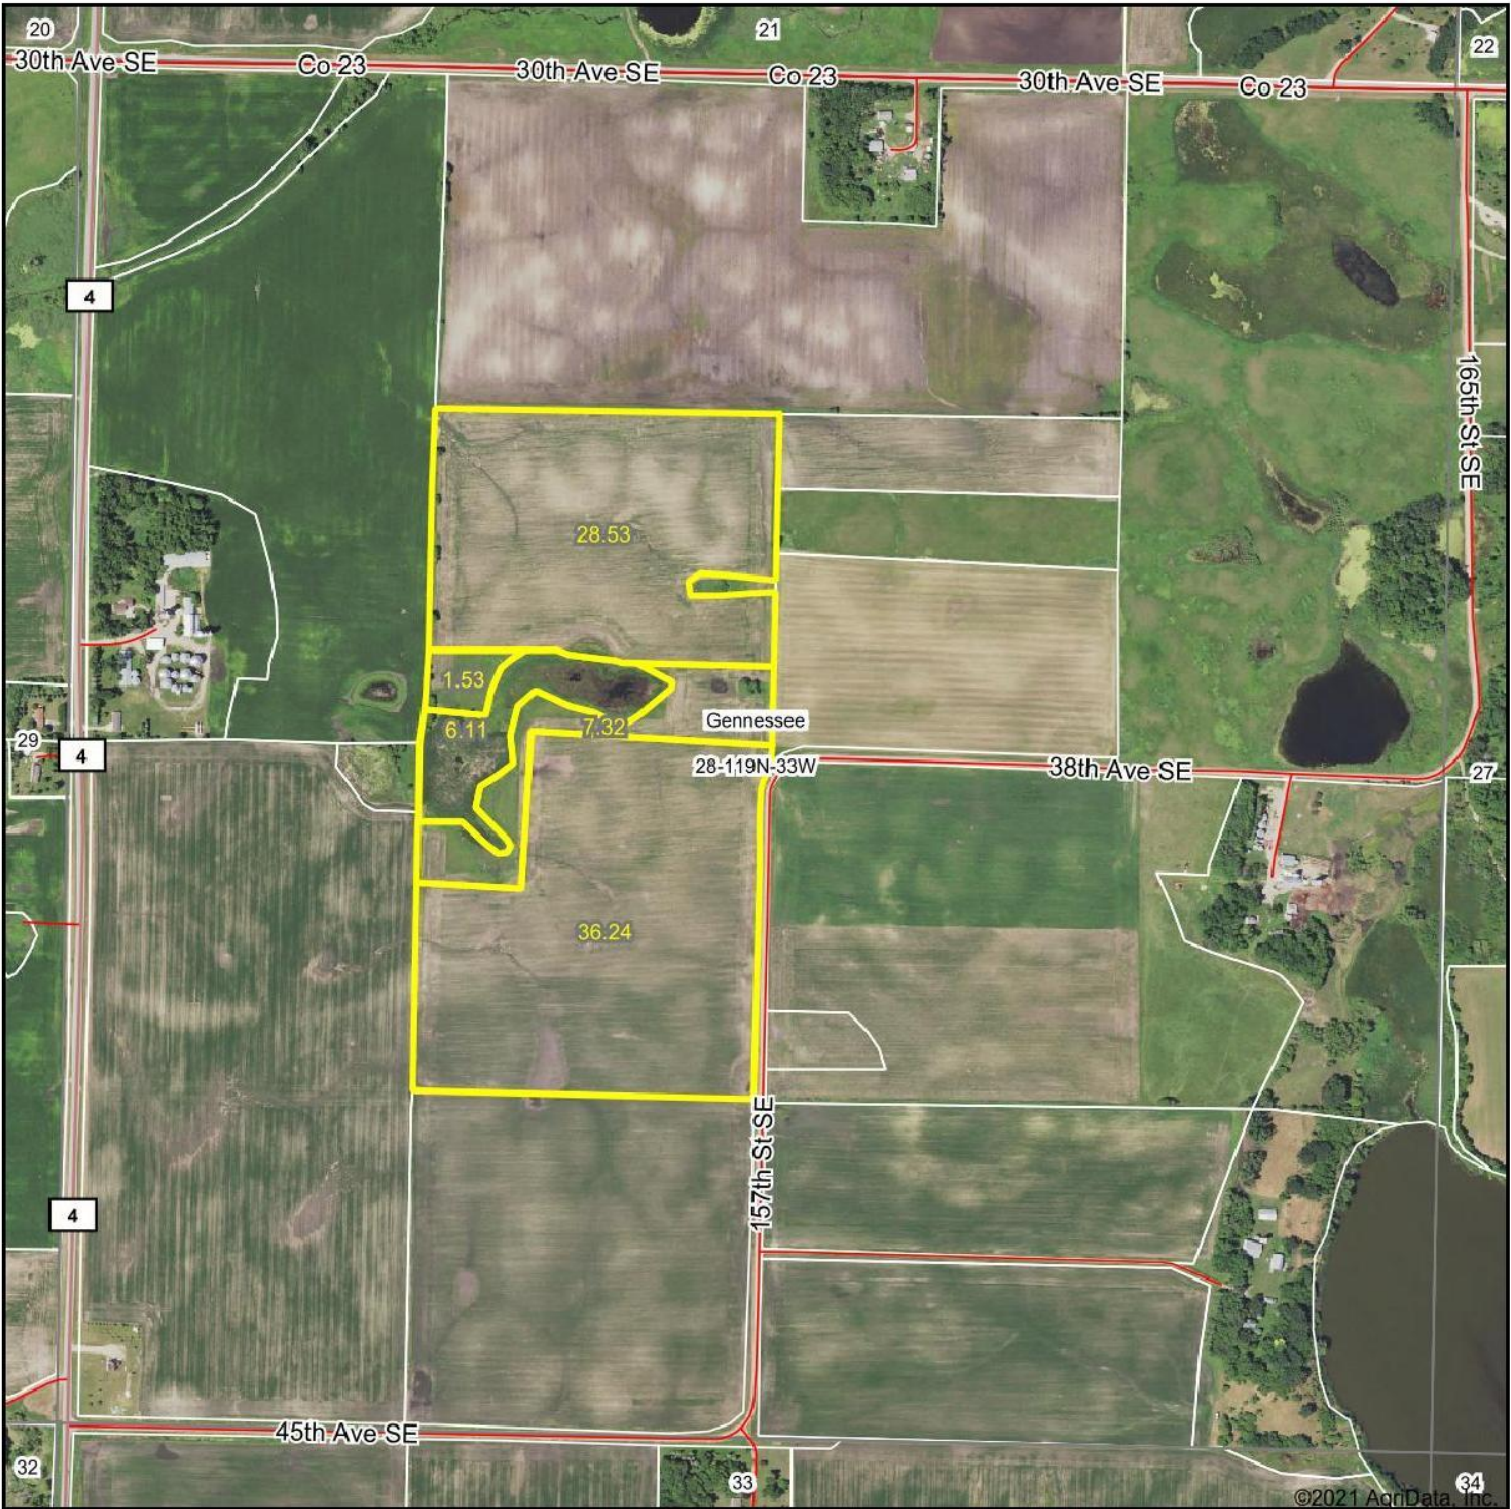

Aerial Map

Map Center: 45° 5' 17.23, -94° 49' 44.69

28-119N-33W
Kandiyohi County
Minnesota

9/14/2021